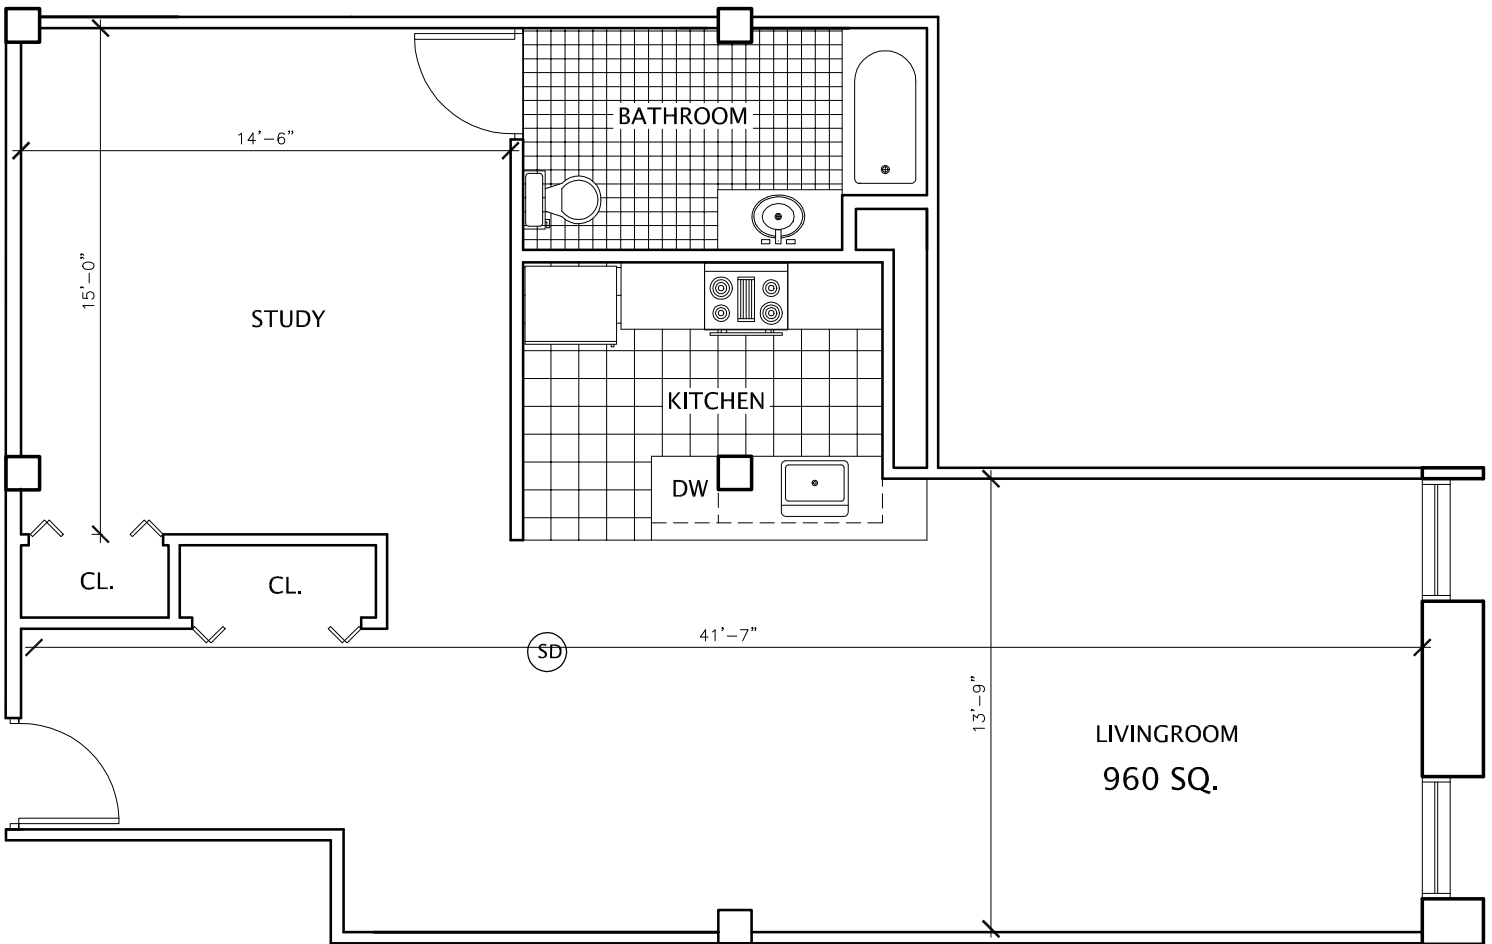

KEYPLAN

STEINBACH BUILDING   
UNIT 205, 305, 405 (960 SQ.)