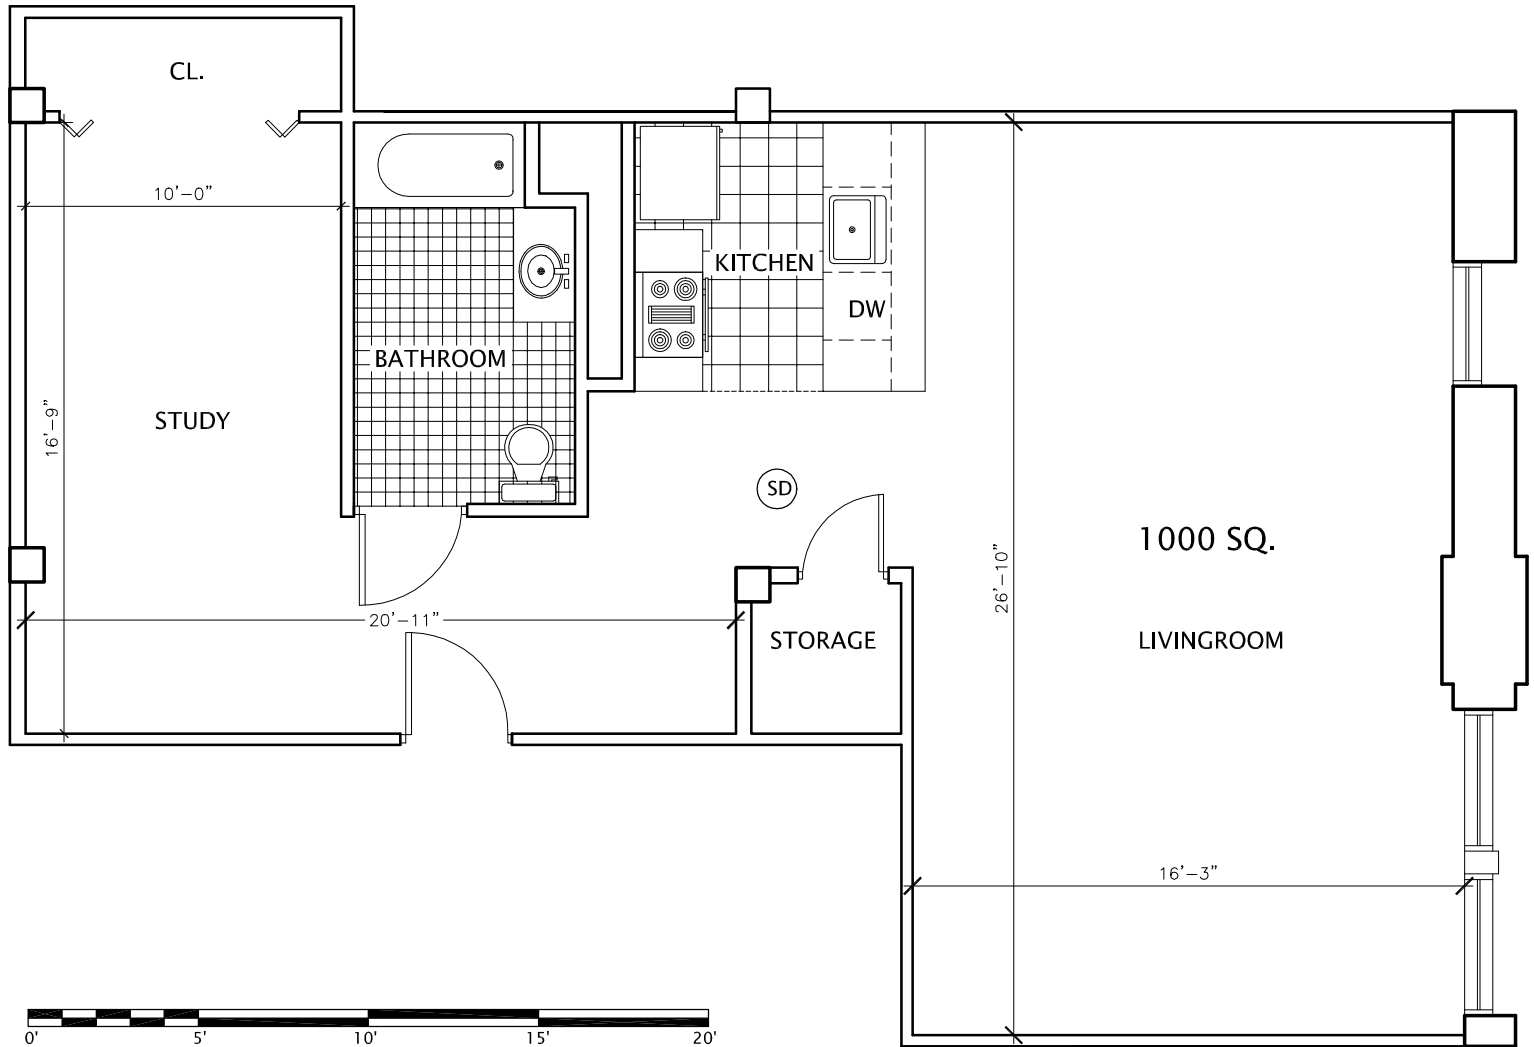

KEYPLAN

STEINBACH BUILDING 
UNIT 206, 306, 406 (1000 SQ.)