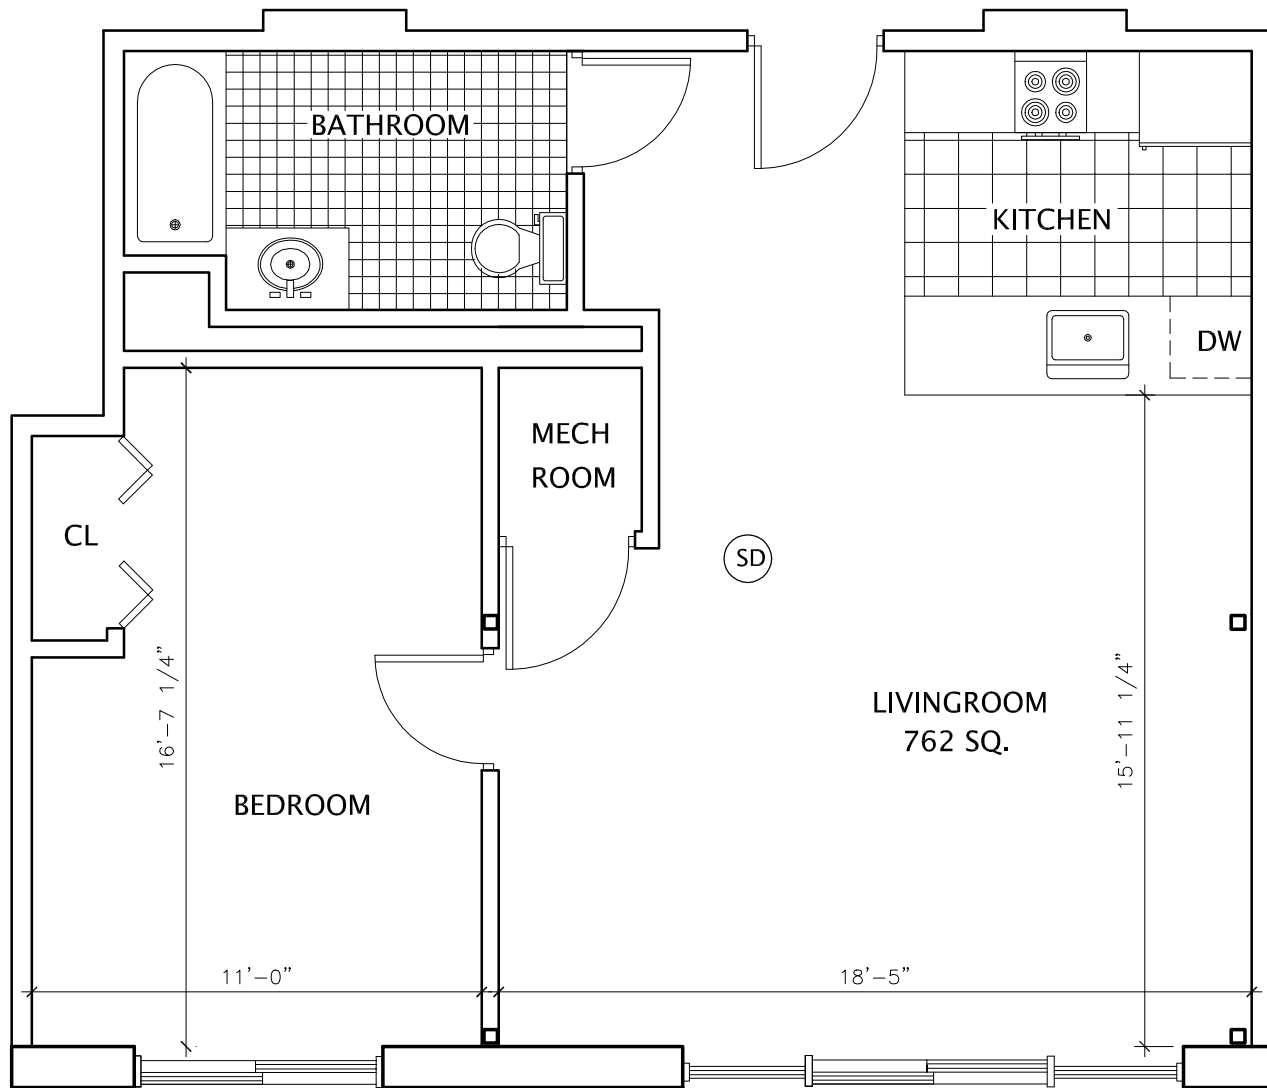

KEYPLAN

STEINBACH BUILDING
 UNIT 505 (762 SQ.)