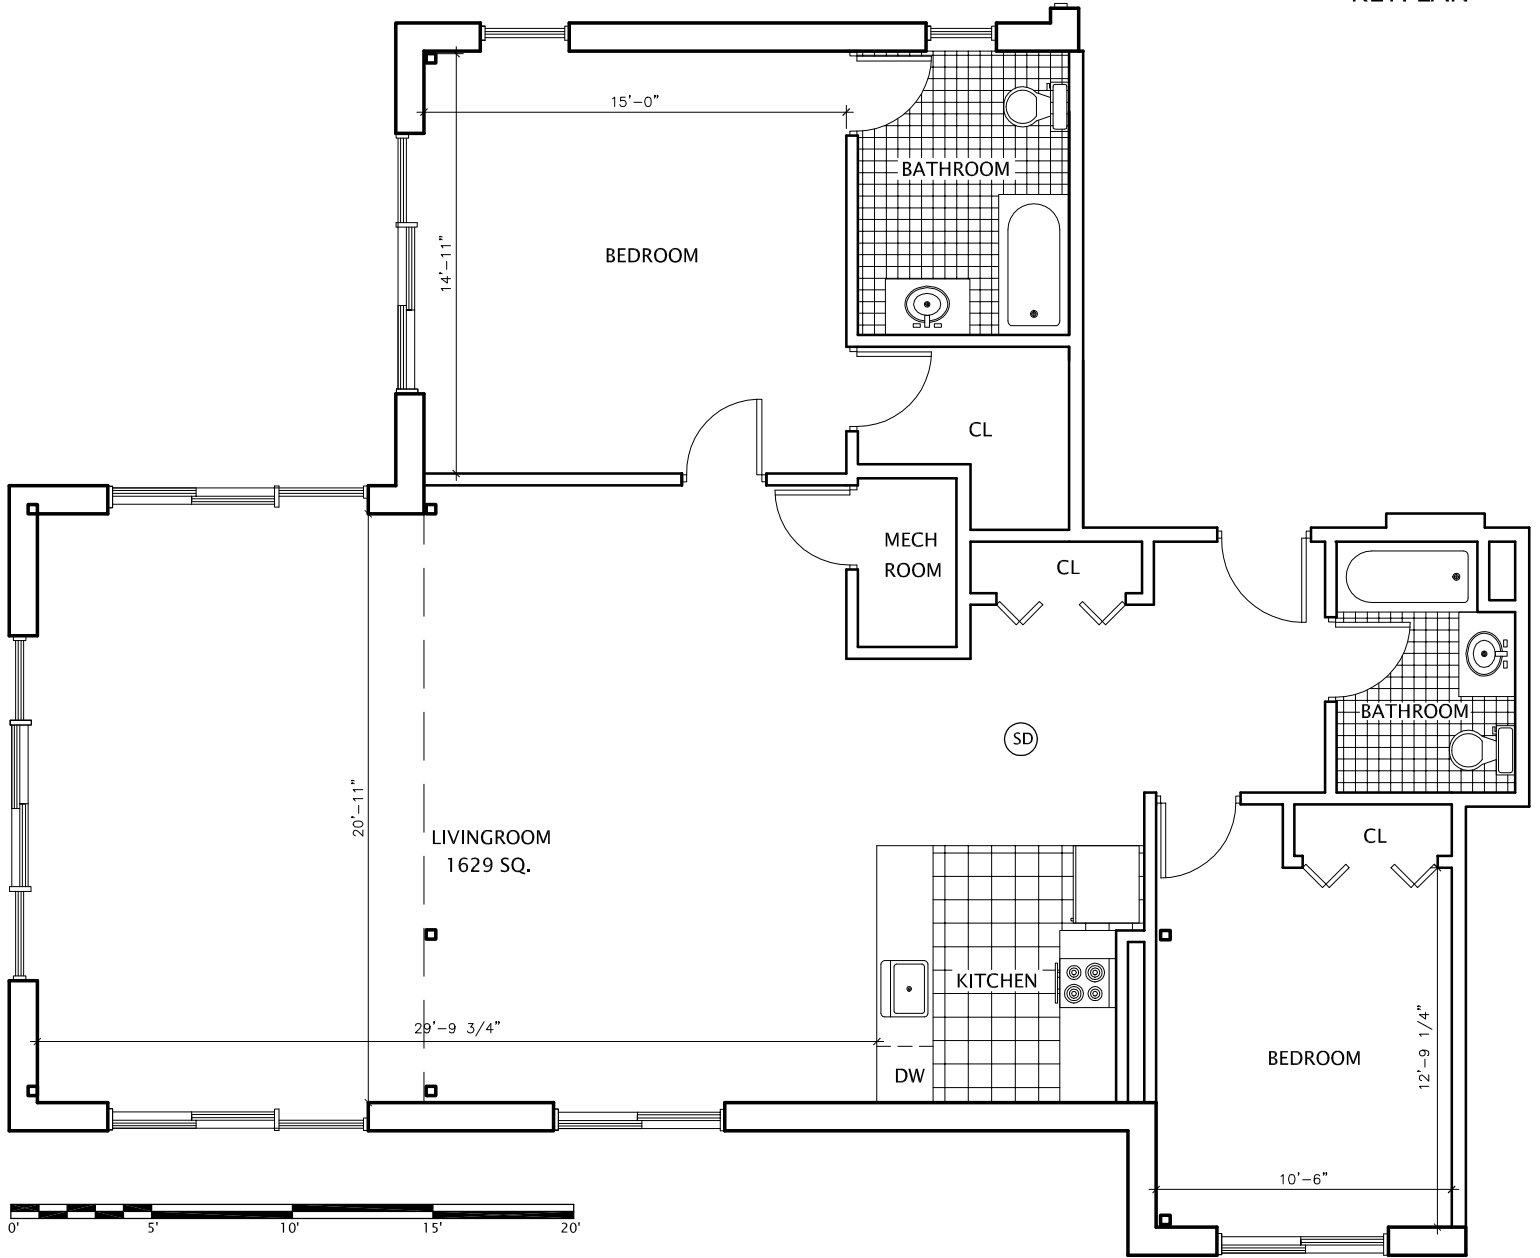

KEYPLAN

STEINBACH BUILDING
UNIT 506 (1629 SQ.)