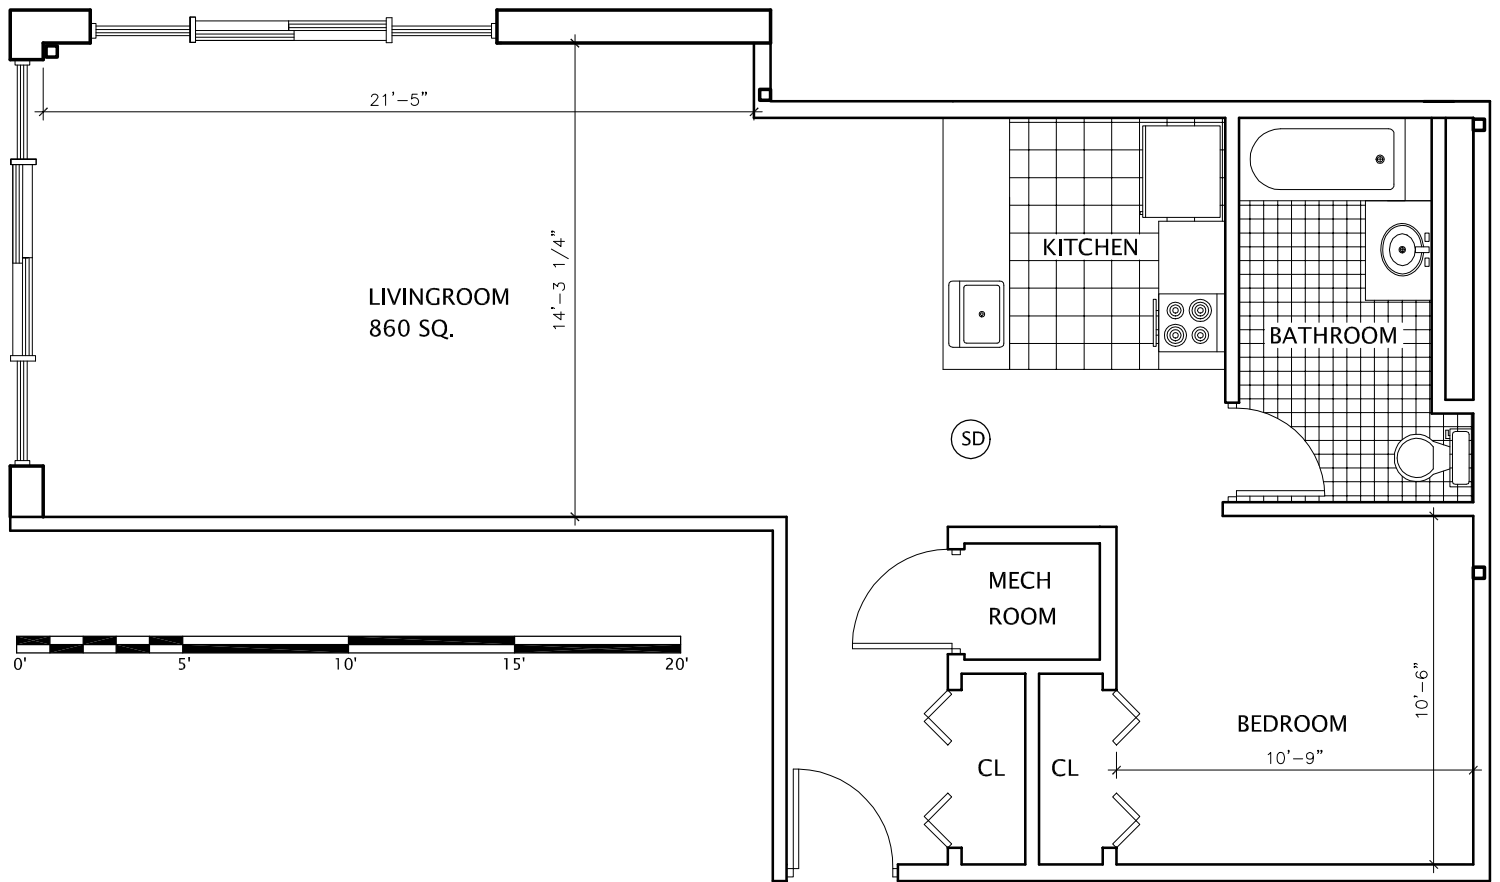

KEYPLAN

STEINBACH BUILDING
UNIT 507 (860 SQ.)