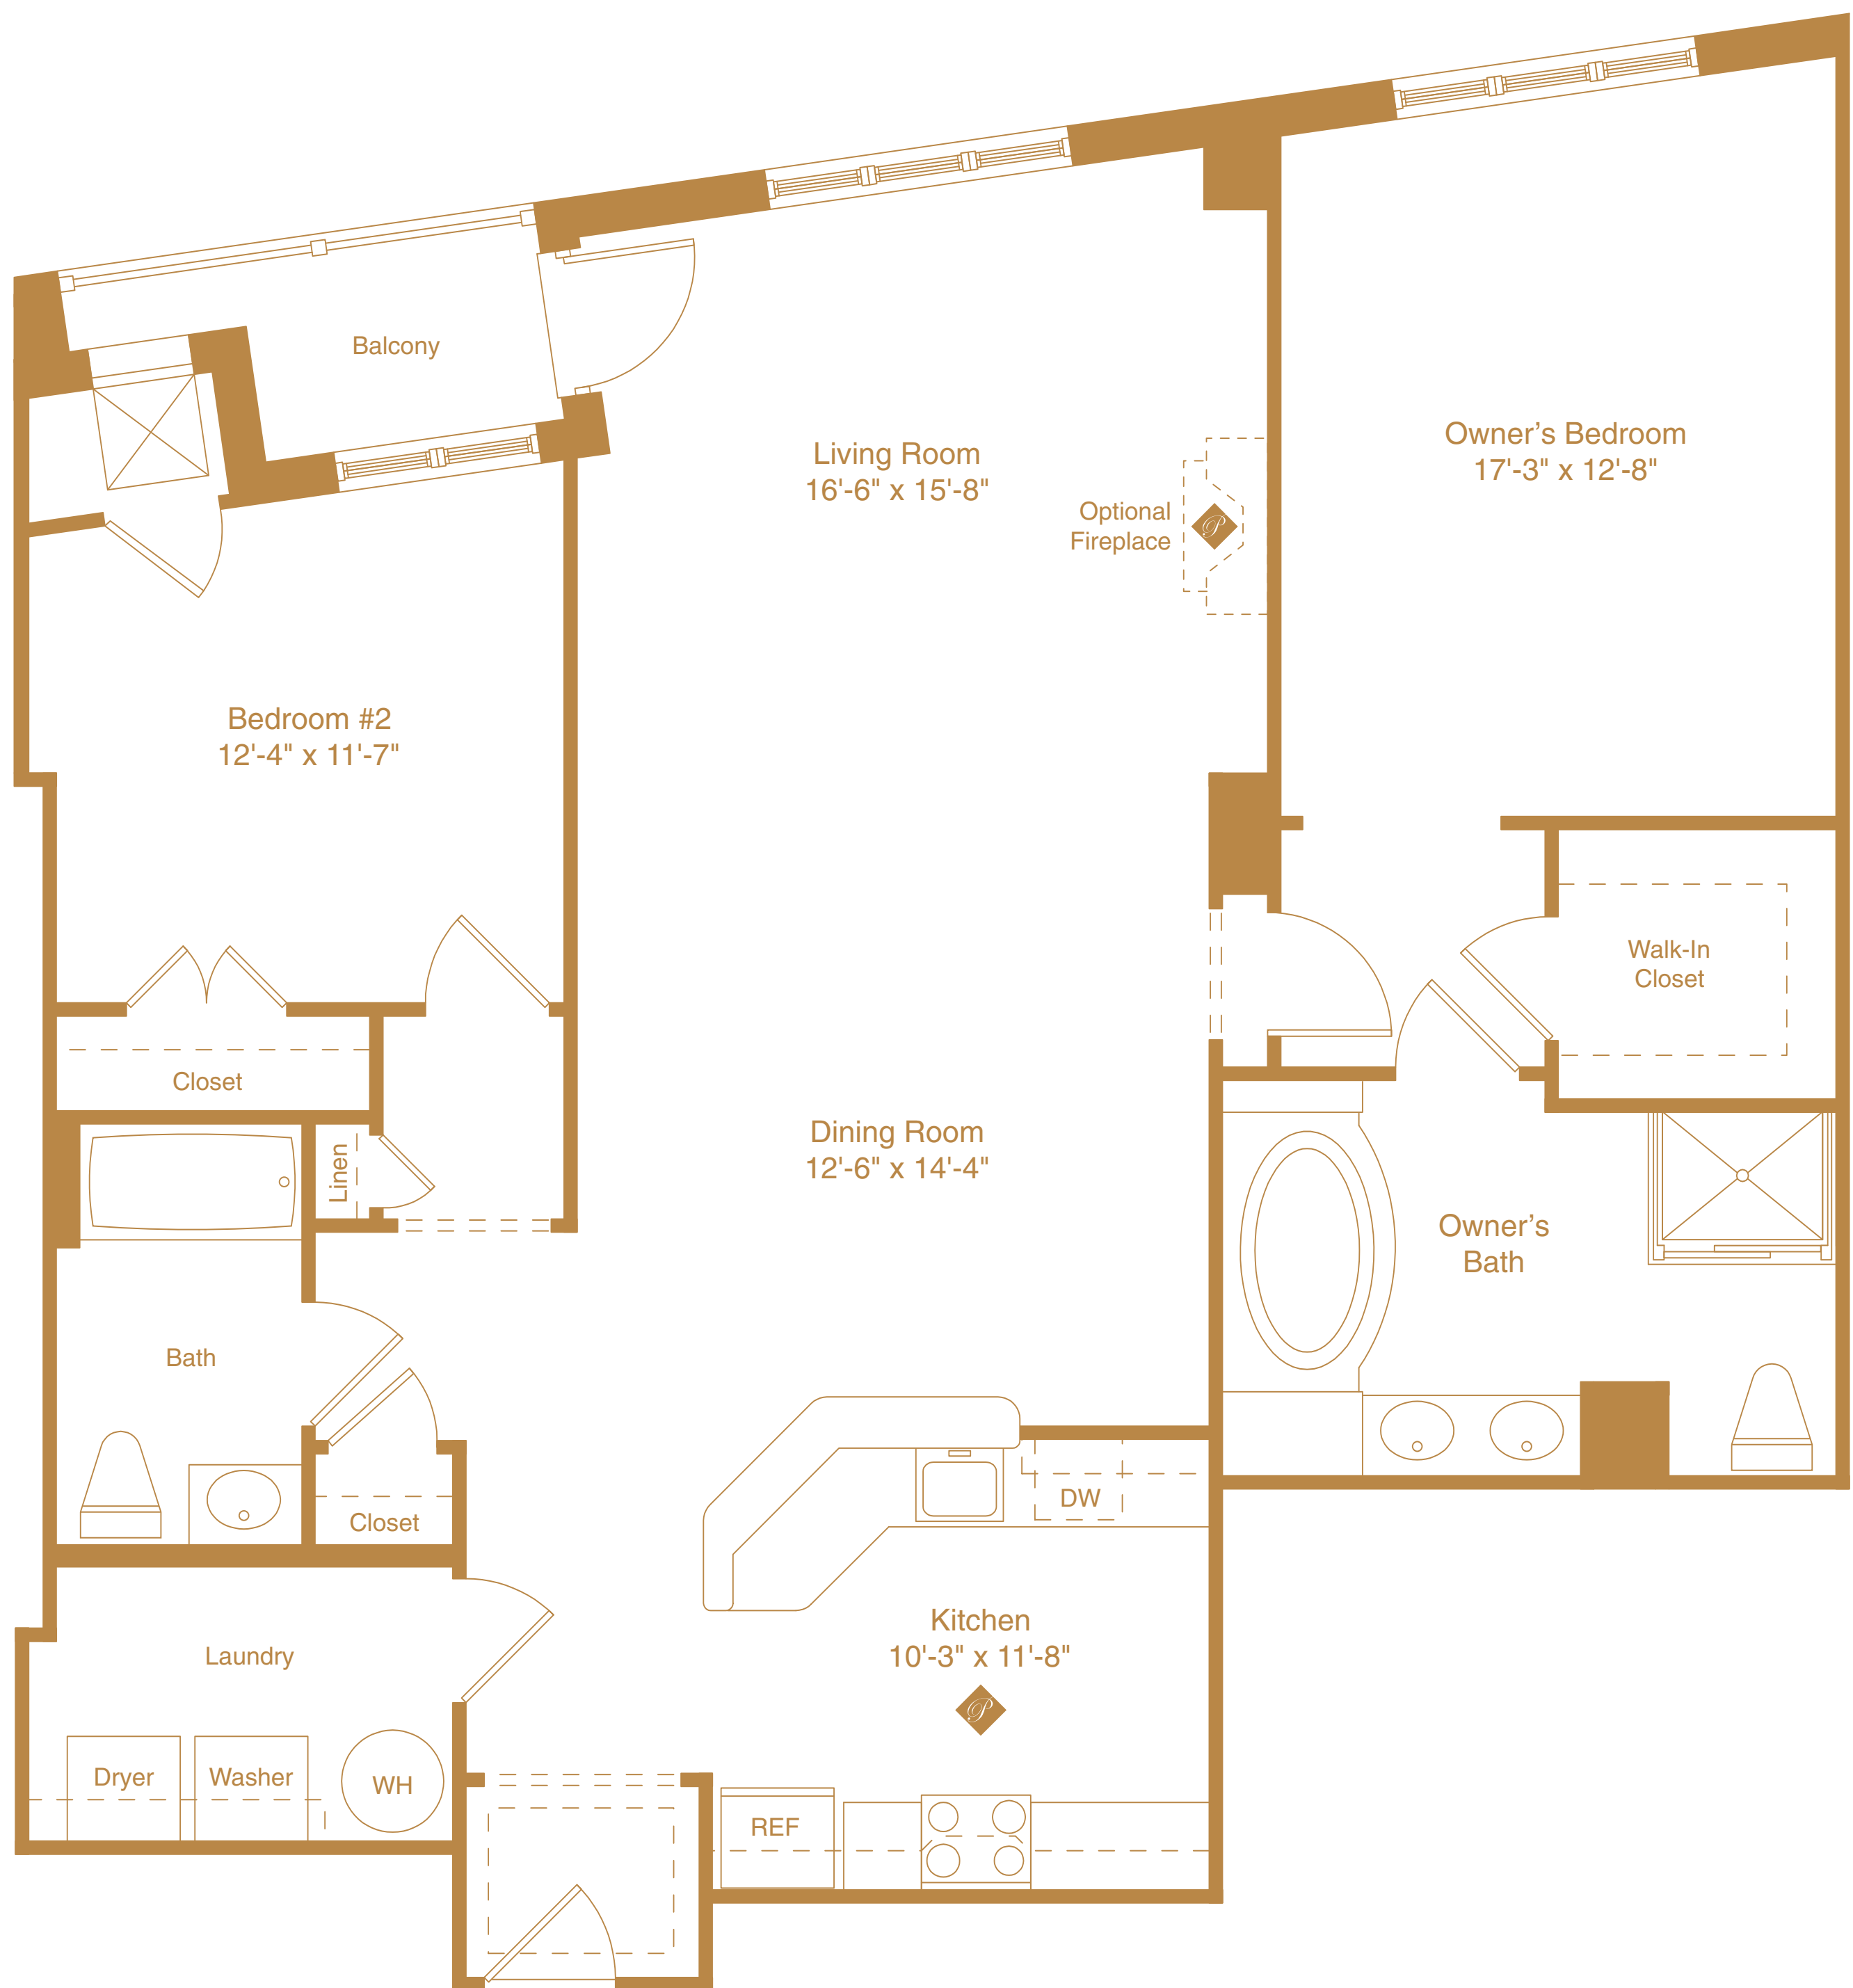

Residence C-7

1,480 Interior Square Feet

138 Interior Square Meters

The **Barcelona**
North Beach

This symbol represents the imaginative design features available to personalize your home. See your sales counselor for "Premier Possibility" options.

All dimensions are approximate and subject to field variation. Some floor plan configurations vary slightly on each floor. Elevations shown are artist's conceptual renderings. Actual shape of tray ceilings may vary from drawing. Please consult a Paramount Associate for details.