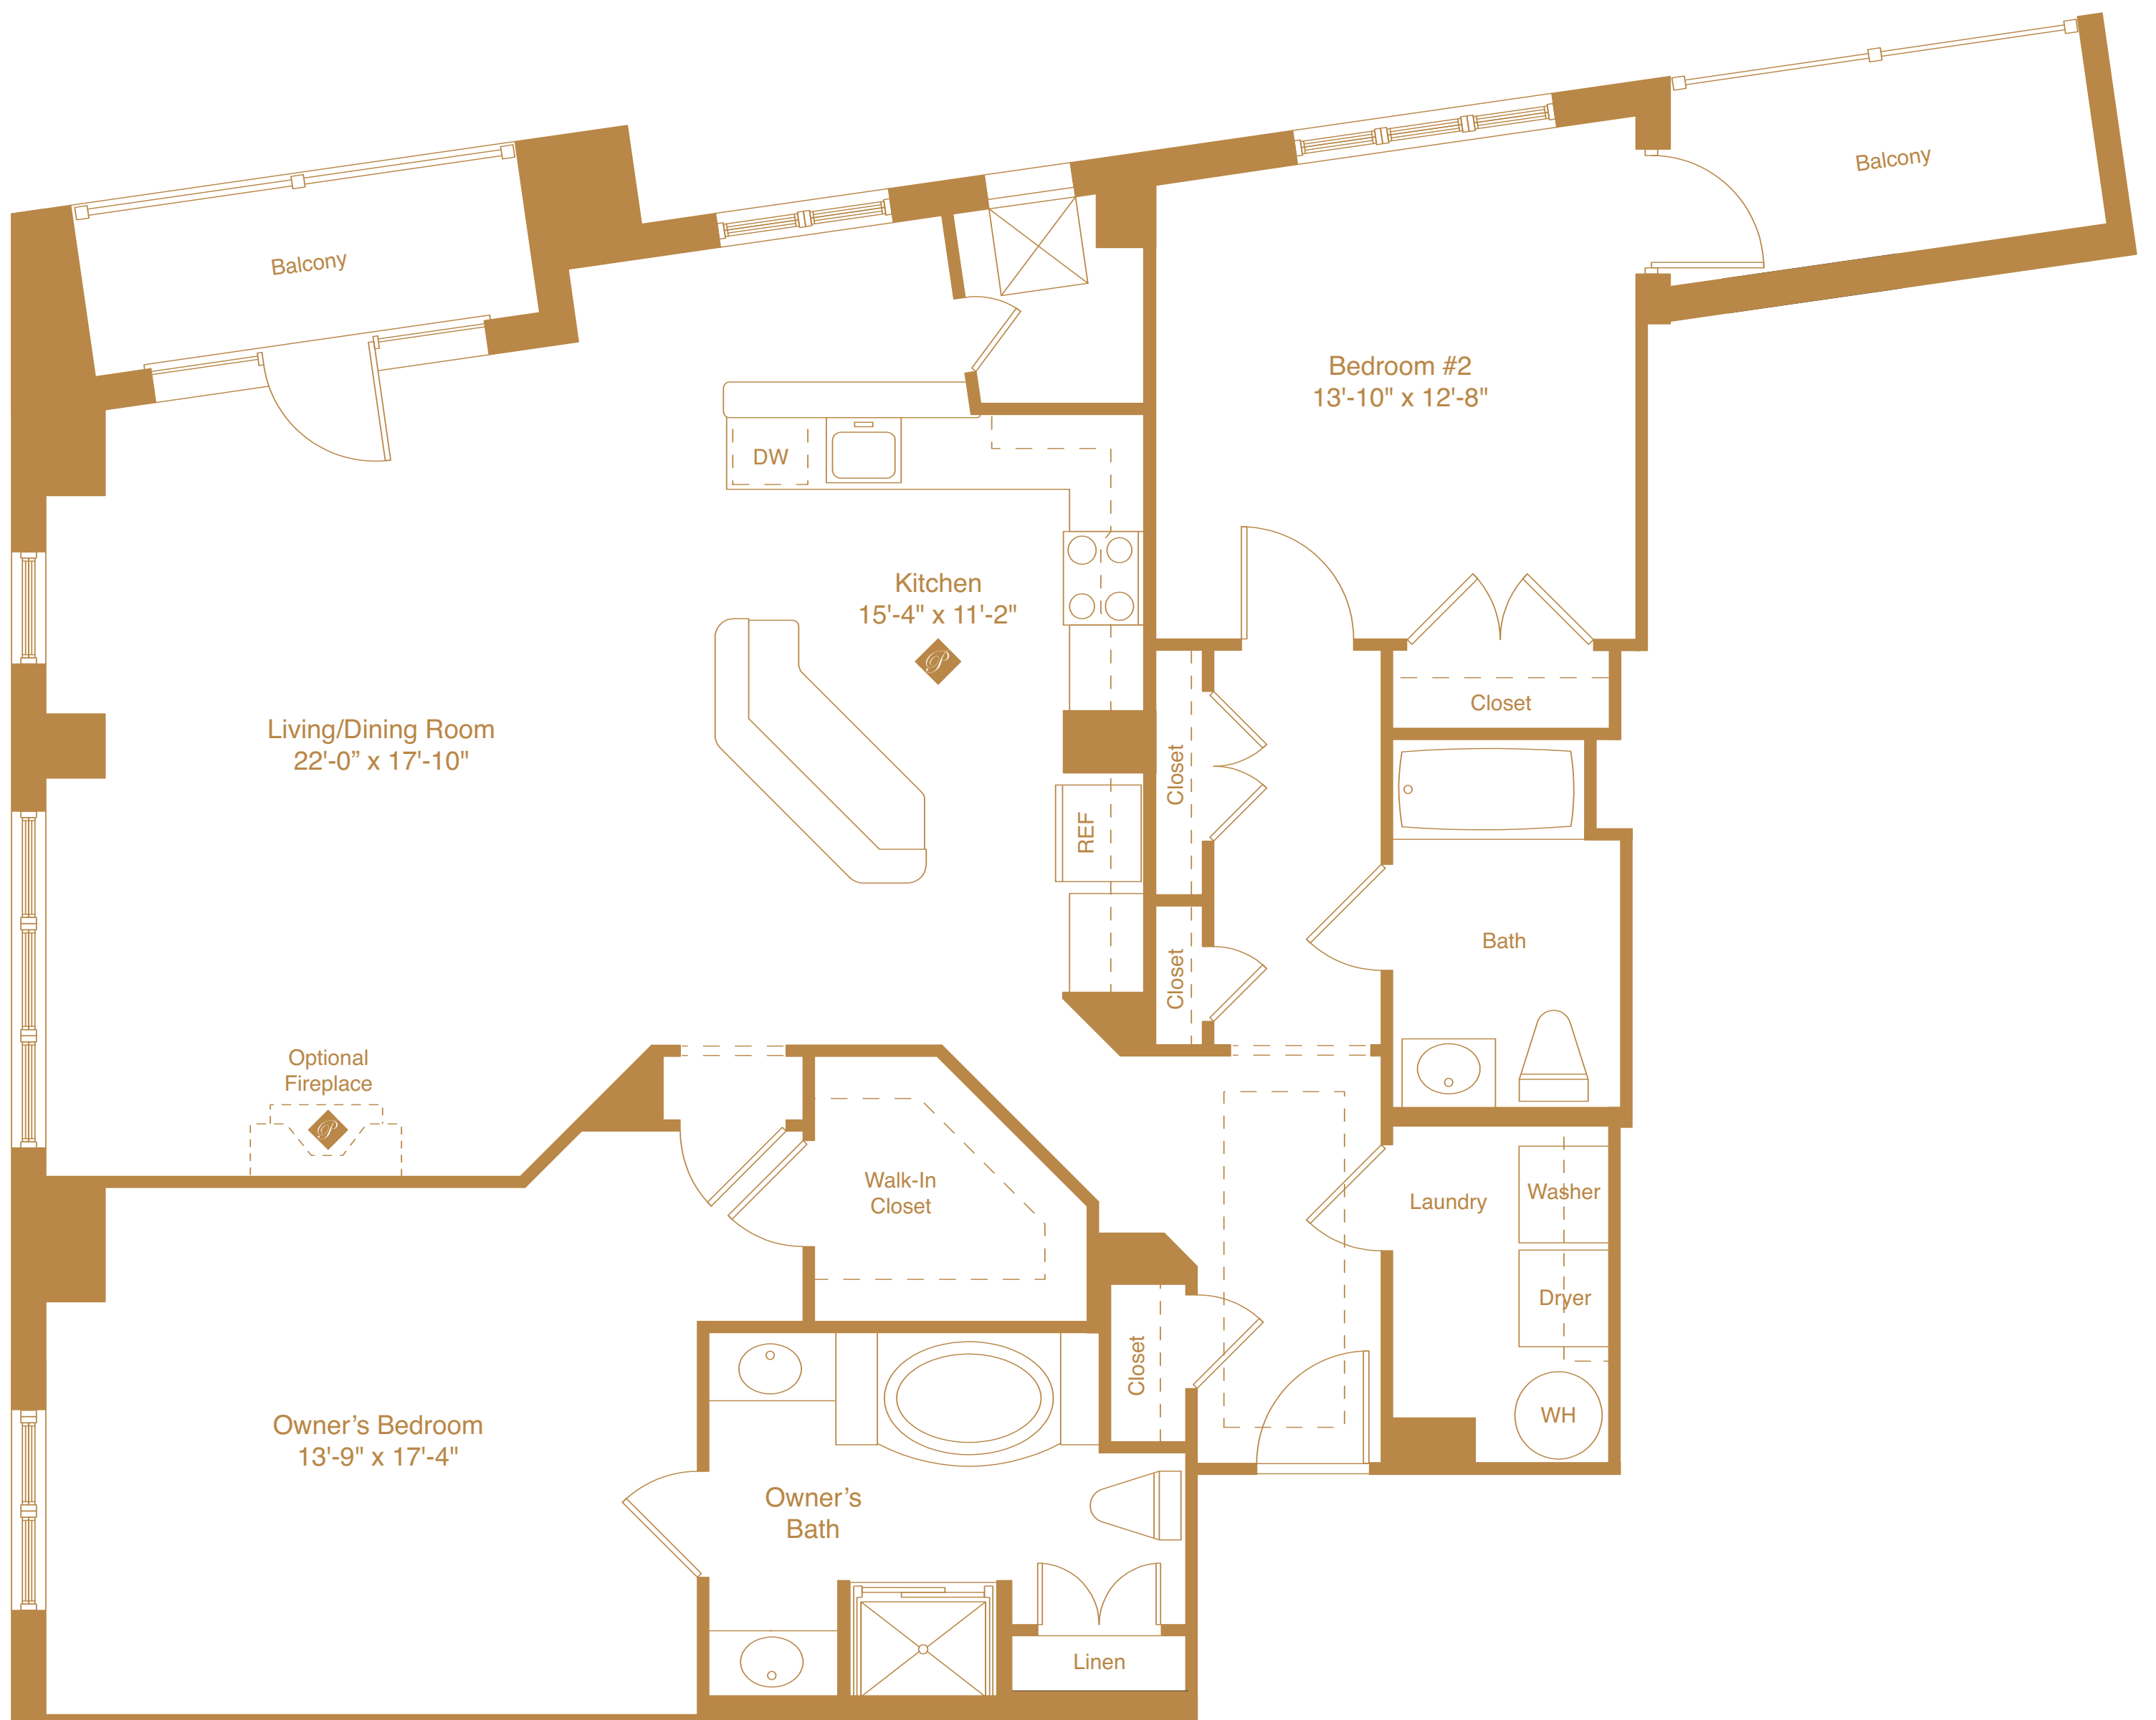

# Residence H-1

1,632 Interior Square Feet

152 Interior Square Meters

## The Barcelona North Beach

This symbol represents the imaginative design features available to personalize your home. See your sales counselor for "Premier Possibility" options.

All dimensions are approximate and subject to field variation. Some floor plan configurations vary slightly on each floor. Elevations shown are artist's conceptual renderings. Actual shape of tray ceilings may vary from drawing. Please consult a Paramount Associate for details.