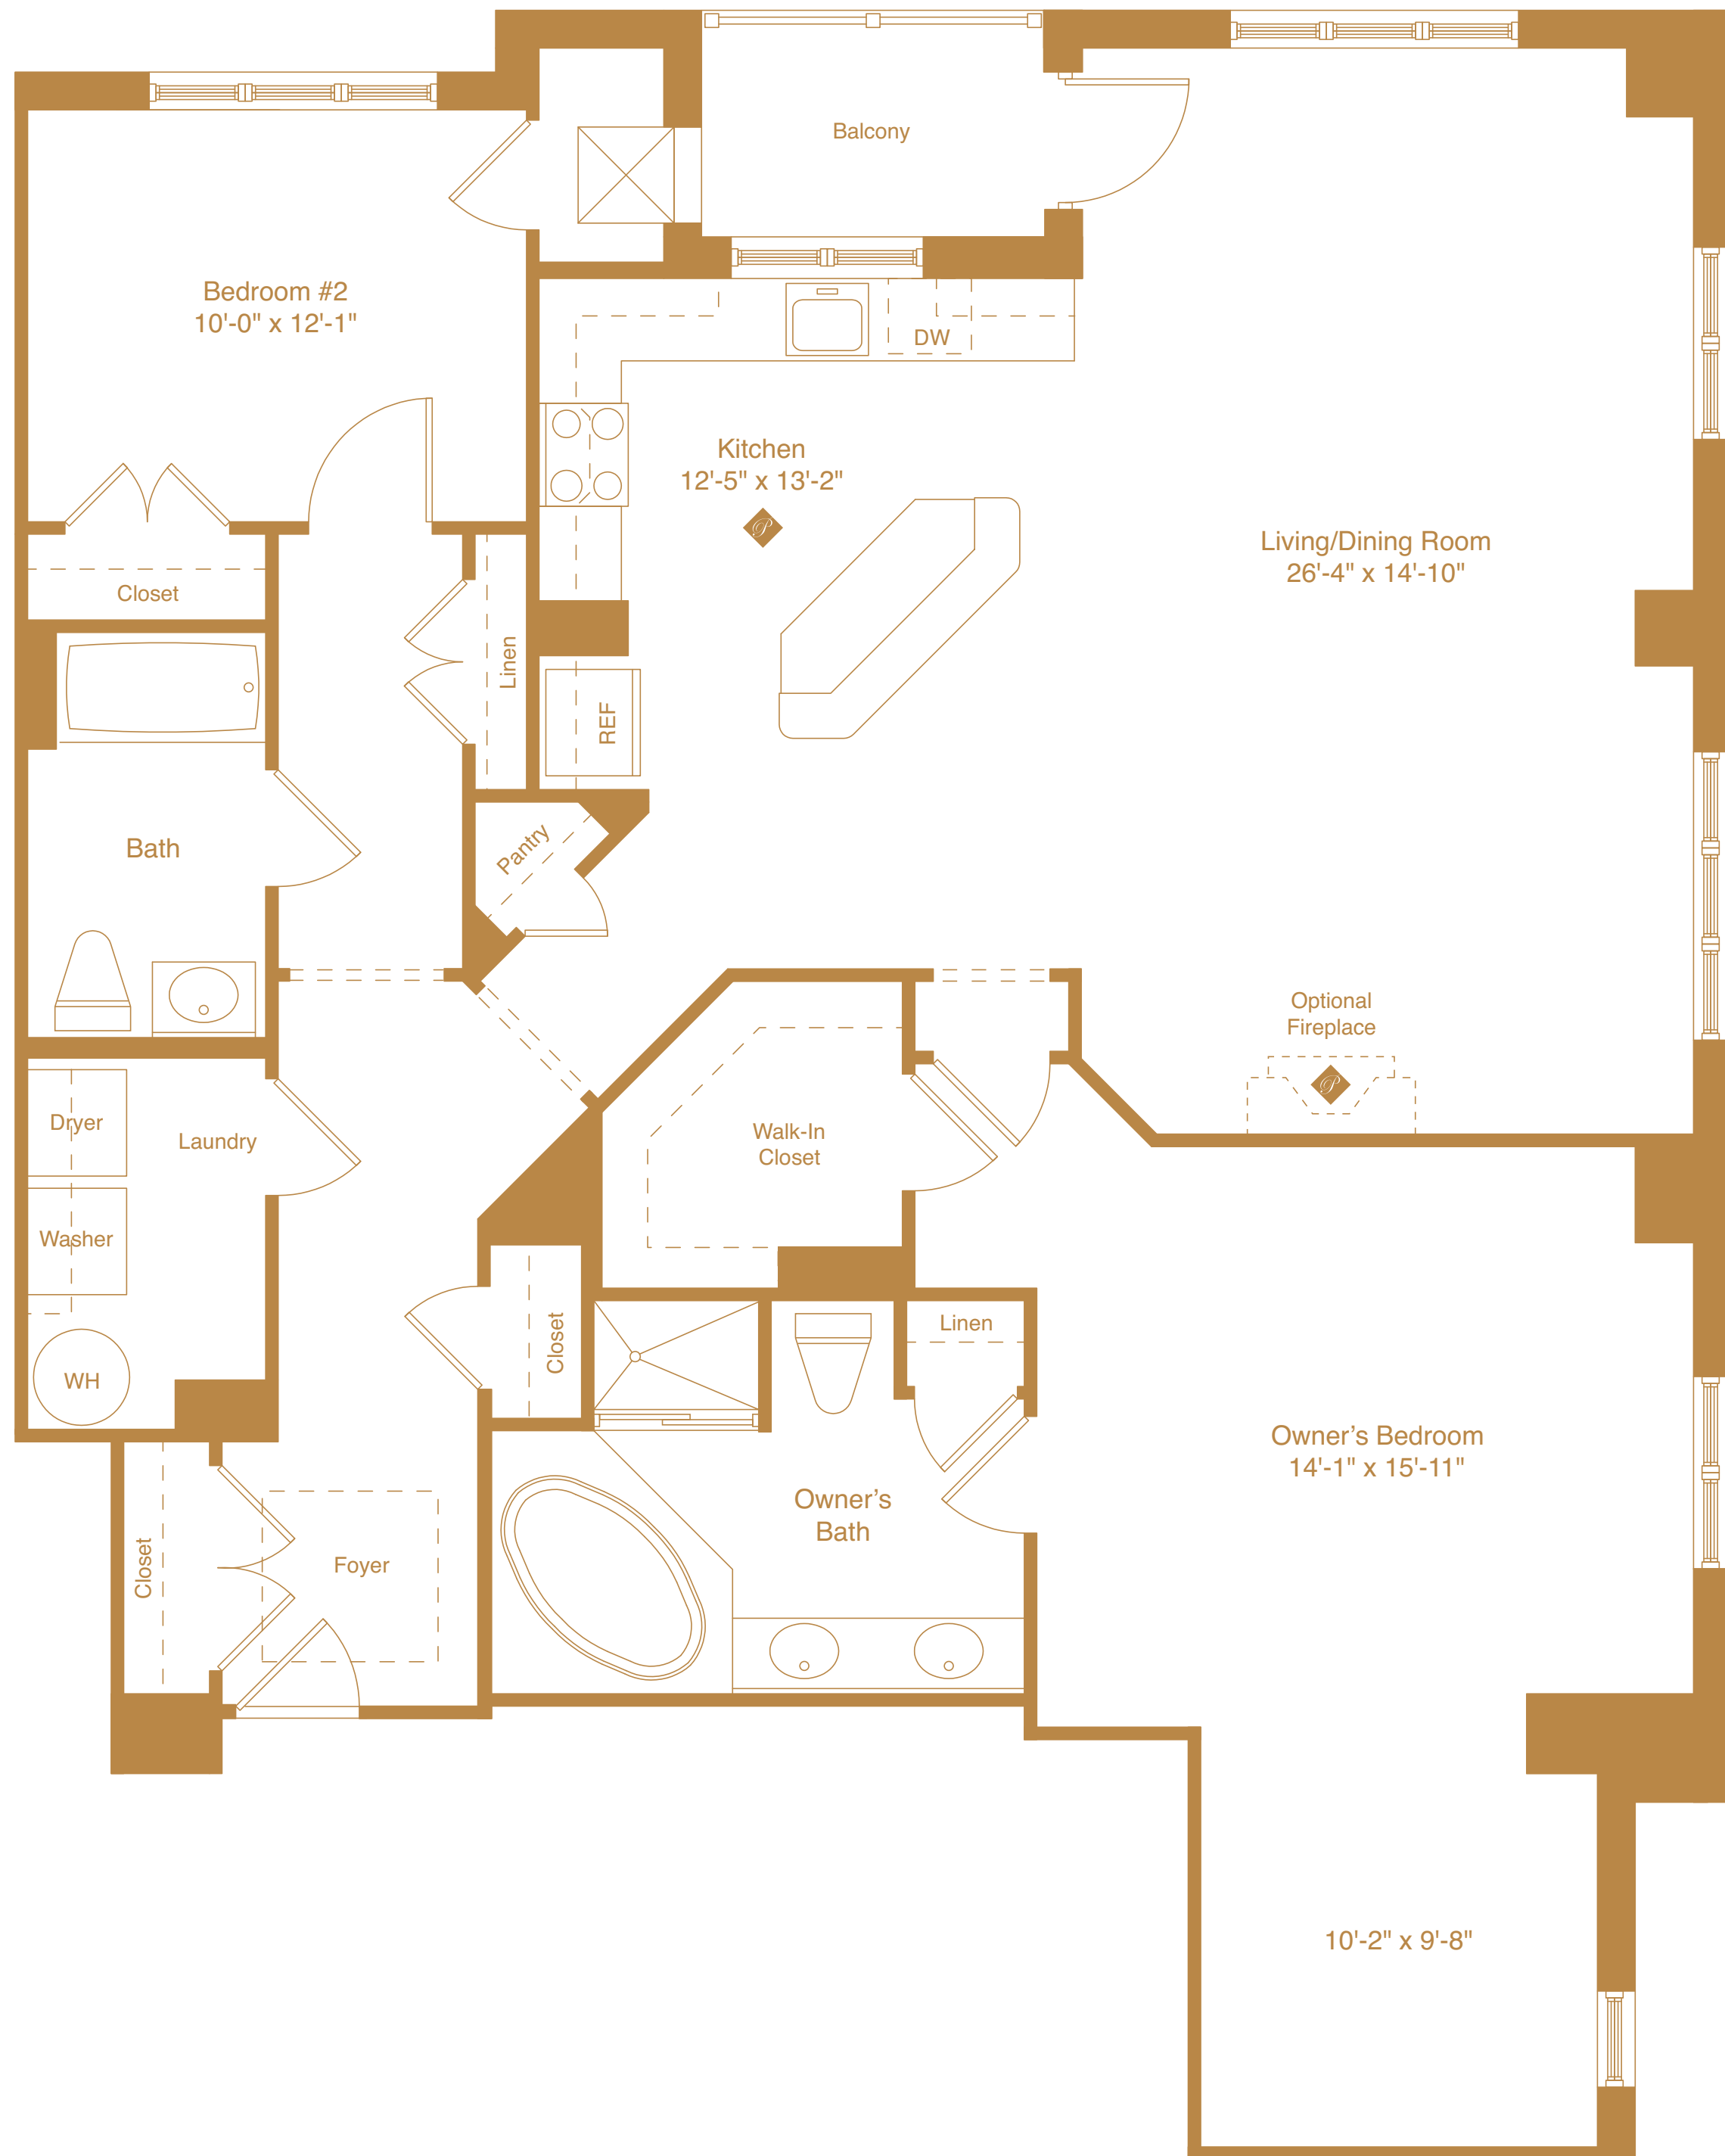

# Residence D-1

1,730 Interior Square Feet

156 Interior Square Meters

The **Monterey**  
North Beach

This symbol represents the imaginative design features available to personalize your home. See your sales counselor for "Premier Possibility" options.

All dimensions are approximate and subject to field variation. Some floor plan configurations vary slightly on each floor. Elevations shown are artist's conceptual renderings. Actual shape of tray ceilings may vary from drawing. Please consult a Paramount Associate for details.